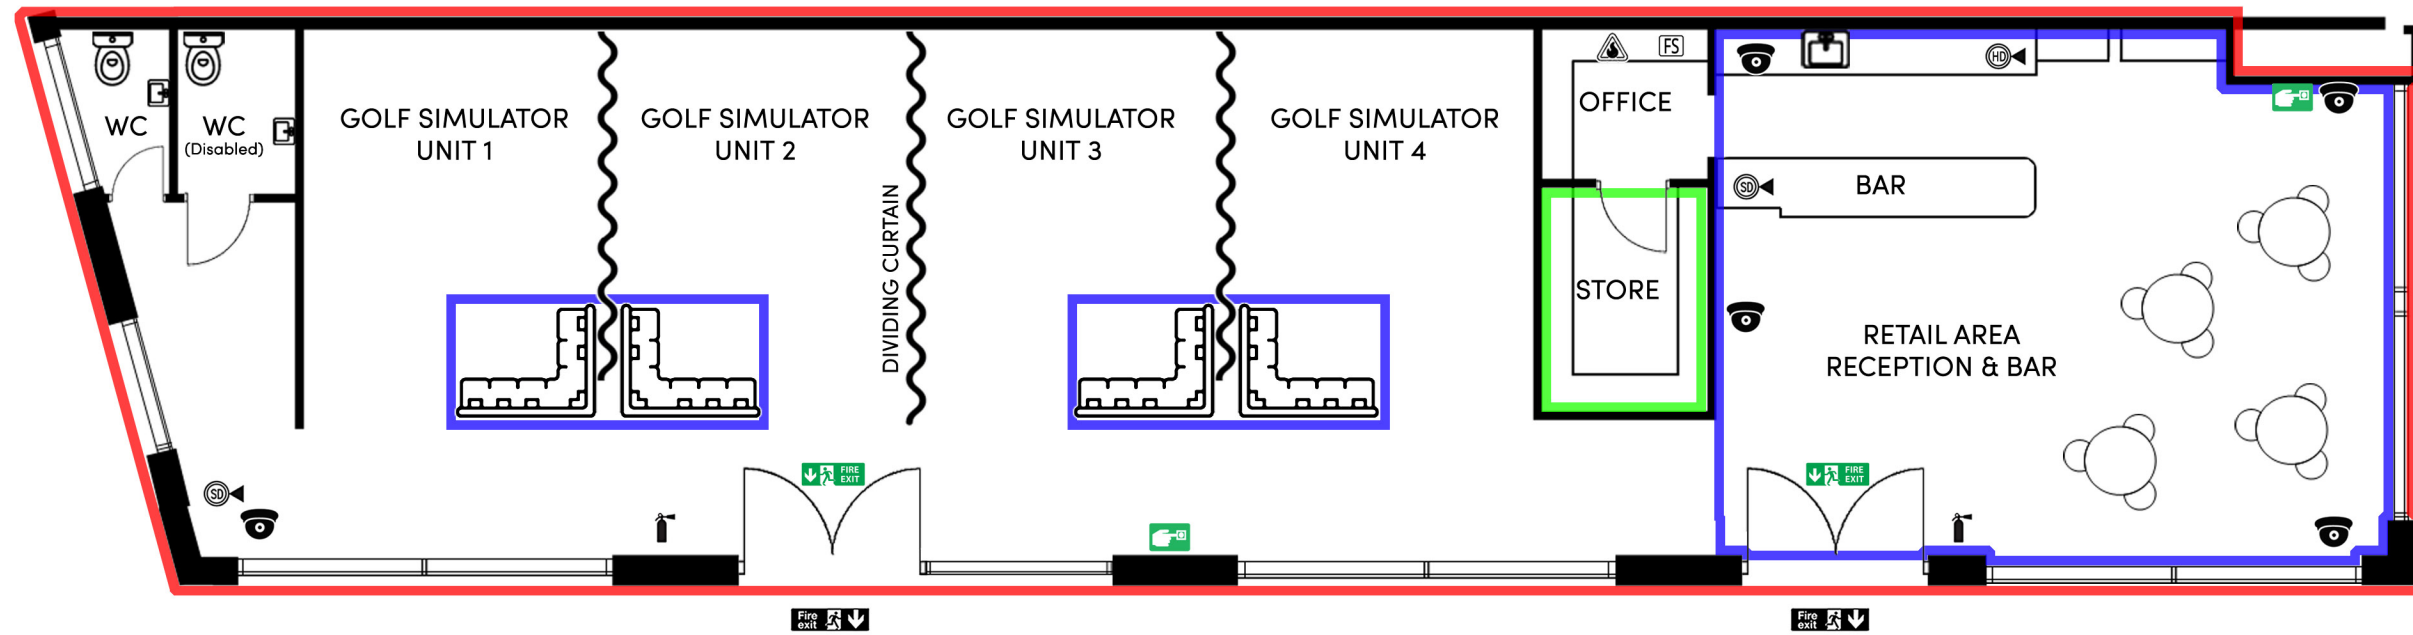

PREMISES PLAN: Chelsea Golf Club, 29 Imperial Road, London, SW6 2FR

IMPERIAL ROAD

THURSTAN STREET

KEY

-  CCTV camera
-  Smoke detector/sounder
-  Heat detector
-  Fire exit
-  Fire exit sign
-  Fire safety information for staff
-  Manual fire alarm call point
-  Fire extinguisher
-  Fire blanket
-  Premise licence boundary
-  Alcohol service and consumption areas
-  Alcohol storage area